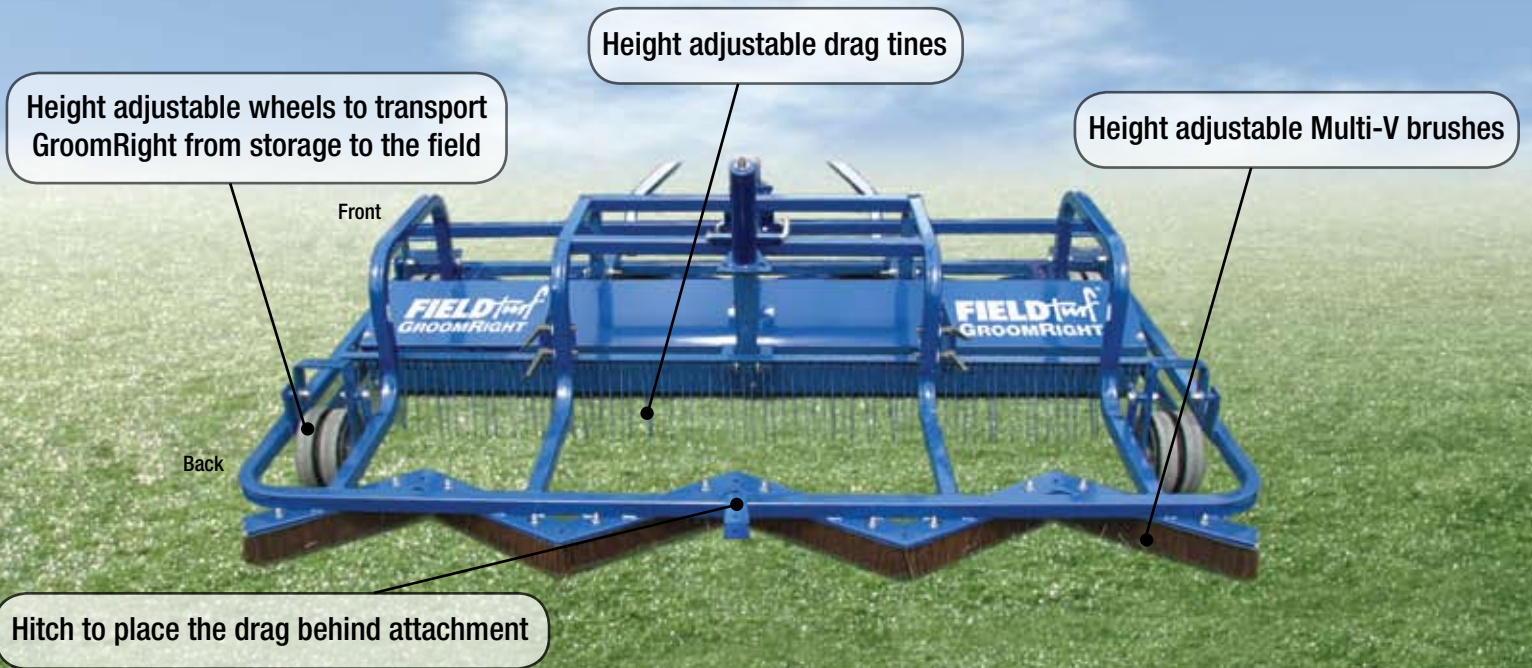

FIELDturf[®] GROOMRIGHT

Congratulations on selecting the highest performing and most durable synthetic turf product in the industry.

FieldTurf fields are naturally built to last - but proper maintenance is an absolute necessity to ensure the long-lasting high performance that has made FieldTurf the top choice of over 3000 organizations in North America.

The FieldTurf GroomRight is the industry's most efficient piece of maintenance equipment for synthetic turf sports fields.

Benefits:

- Durable
- Reliable
- User Friendly
- Designed for FieldTurf

Specialized Product Features:

- Front & rear Multi-V brushes for smooth passage through the turf
- Central Rotating Tines unique to FieldTurf to loosen infill
- Revamped drag Tines to groom fiber and infill
- Superior brush extensions for quick & effective grooming
- Drag behind attachment for flexibility and additions

FIELDturf[®]

FIELDturf[®] GROOMRIGHT

The Anatomy of a FieldTurf GroomRight

Height adjustable rotating tines between brushes to perforate and loosen infill

Removable and adjustable brush extensions
GroomRight is available with or without the extensions